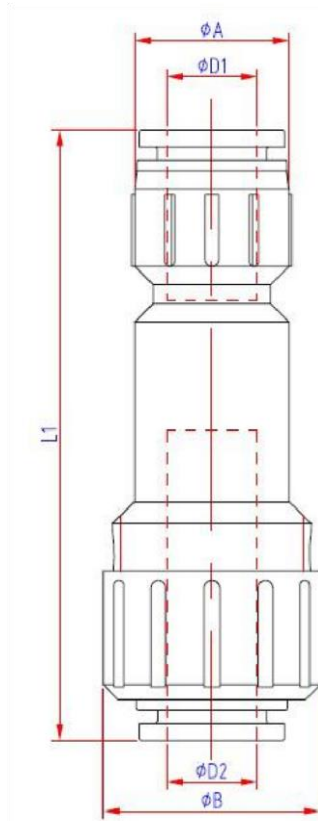

**Gas-water block connector MT-ZG**

\*illustrative photo

**DESCRIPTION**

- For thick and thin-walled microducts
- Knob for cable seal tightening
- Direct buried installation
- Gas and water tight
- Pre-mounted with 2 locking clips
- Transparent housing
- Tool-free installation – Push-in,

**TECHNICAL SPECIFICATION**

Gas-water block connector type [mm]	5	7	10	12	14	16
Cable seal diameter range [mm]	0.5-3.5	0.5-3.5 2-5.5	0.5-3 3-6 6-8	3-6 6-8 8-10	3-6 6-8 8-10 10-12	6-8 8-10 10-12
ID entrance [mm]	>5	>7	>10	>12	>14	>16
Maximum width [mm]	20.5	22.5	27	30.5	31.5	35
Total length [mm]	55.9	66.8	75	79.3	82	89.4
Weight [kg]	0.010	0.014	0.026	0.032	0.036	0.050
Impact resistance (-15/20°C) [J]	1					
Working pressure [bar]	16					

\*It is advised to protect the connector from direct sunlight.

Release sleeve	POM
Insert	Nickel plated brass
Grab ring	Stainless steel
Support ring	POM
Duct sealing	NBR
Body	Clear PA
Cable seal	Silicone
Cable cap	POM
Locking clips	POM