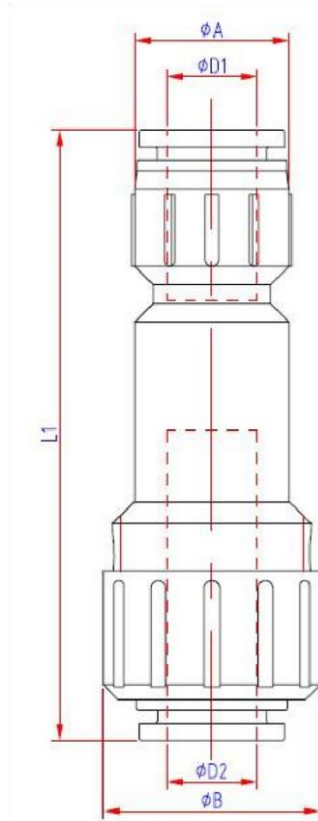

Gas-water block connector MT-ZG

*illustrative photo

DESCRIPTION

- For thick and thin-walled microducts
- Knob for cable seal tightening
- Direct buried installation
- Gas and water tight
- Pre-mounted with 2 locking clips
- Transparent housing
- Tool-free installation – Push-in,

TECHNICAL SPECIFICATION

Gas-water block connector type [mm]	5	7	10	12	14	16
Cable seal diameter range [mm]	0.5-3.5	0.5-3.5 2-5.5	0.5-3 3-6 6-8	3-6 6-8 8-10	3-6 6-8 8-10 10-12	6-8 8-10 10-12
ID entrance [mm]	>5	>7	>10	>12	>14	>16
Maximum width [mm]	20.5	22.5	27	30.5	31.5	35
Total length [mm]	55.9	66.8	75	79.3	82	89.4
Weight [kg]	0.010	0.014	0.026	0.032	0.036	0.050
Impact resistance (-15/20°C) [J]	1					
Working pressure [bar]	16					

*It is advised to protect the connector from direct sunlight.

Release sleeve	POM
Insert	Nickel plated brass
Grab ring	Stainless steel
Support ring	POM
Duct sealing	NBR
Body	Clear PA
Cable seal	Silicone
Cable cap	POM
Locking clips	POM